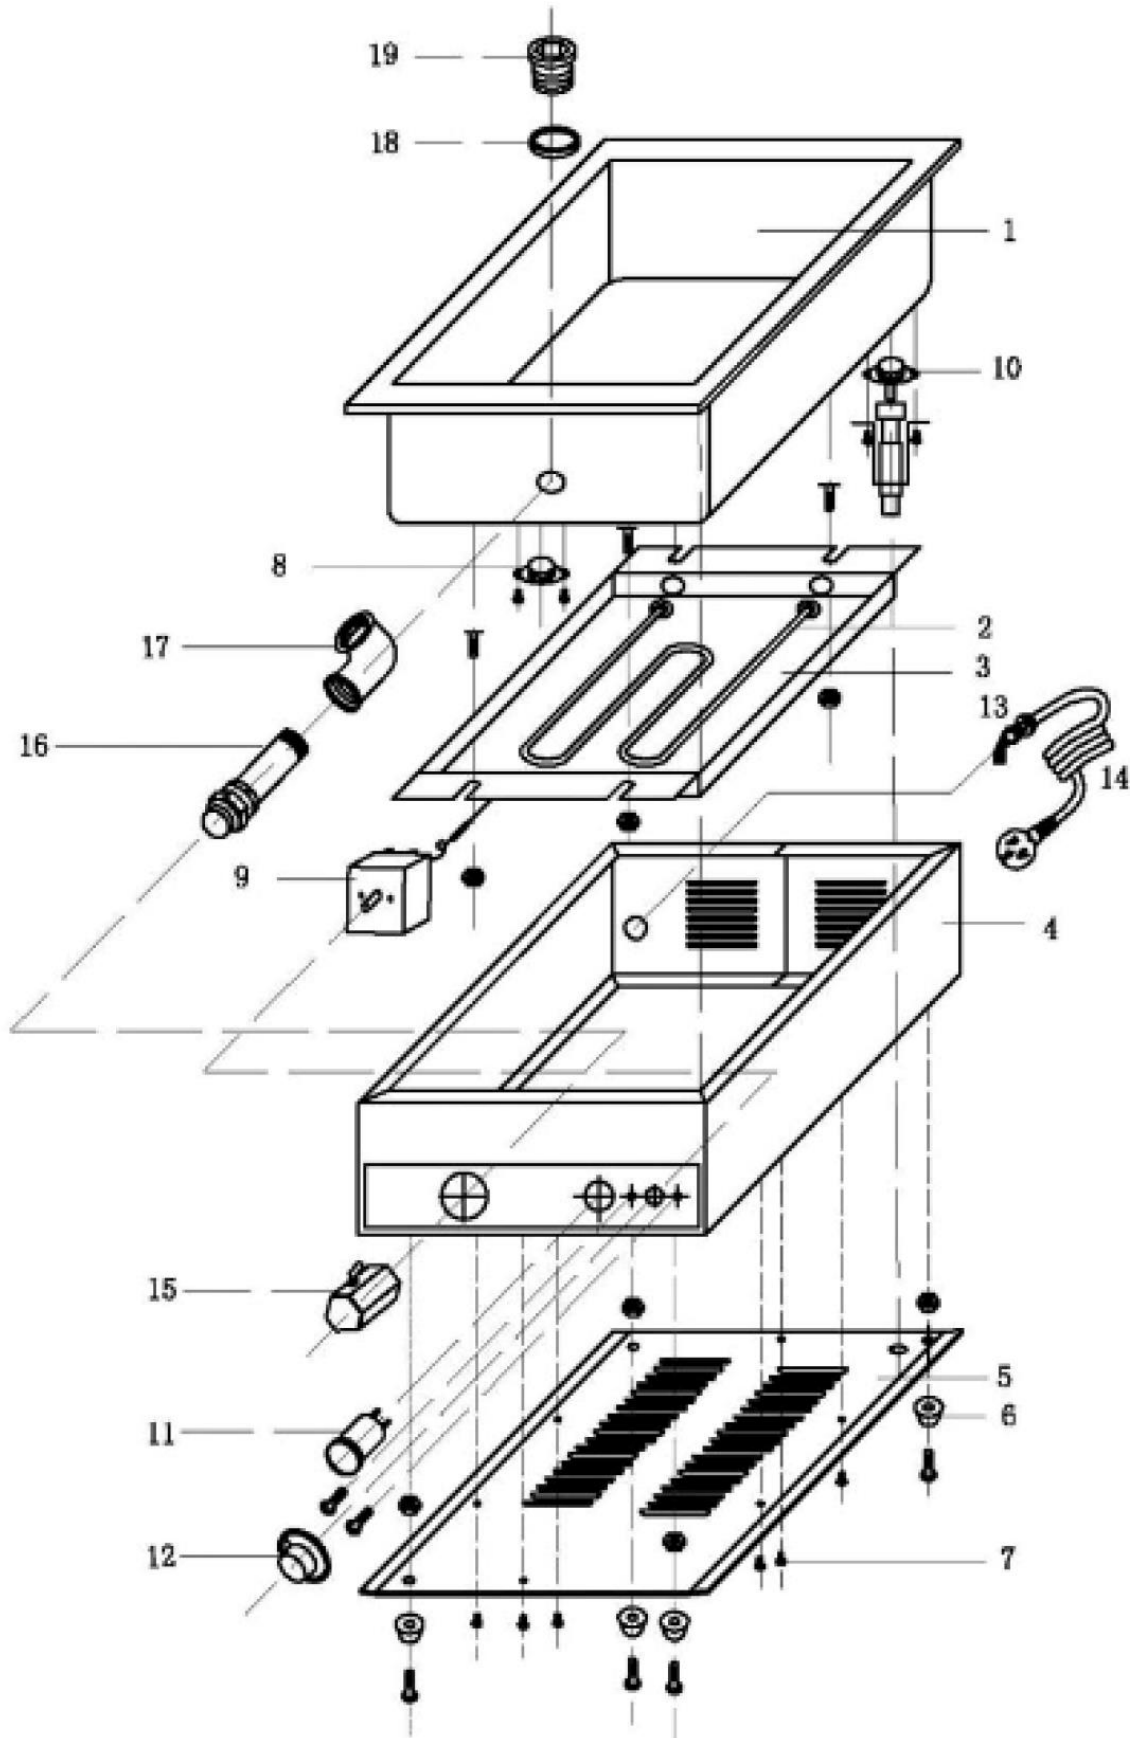

BBM1

Exploded parts diagram

Part Number	Number	Description	Qty
***	1	Cabinet	1
B3-ZKG1002	2	Heating Element	1
***	3	Heater Box	1
***	4	Shell	1
***	5	Bottom Board	1
***	6	Feet	1
***	7	Screw	1
B3-ZKG1008	8	Temperature Limiting Controller	1
B3-ZKG1009	9	Thermostat	1
B3-ZKG1010	10	Single Pole Limiter	1
***	11	Power Indicator	1
***	12	Temperature Knob	1
***	13	Power Cord Sleeve	1
***	14	Power Cord	1
B3-ZKG1015Z	15	Drain Valve Complete	1
***	16	Drainpipe	1
***	17	Drain Elbow	1
B3-ZKG1018	18	Seal	1
**	19	Connector	1